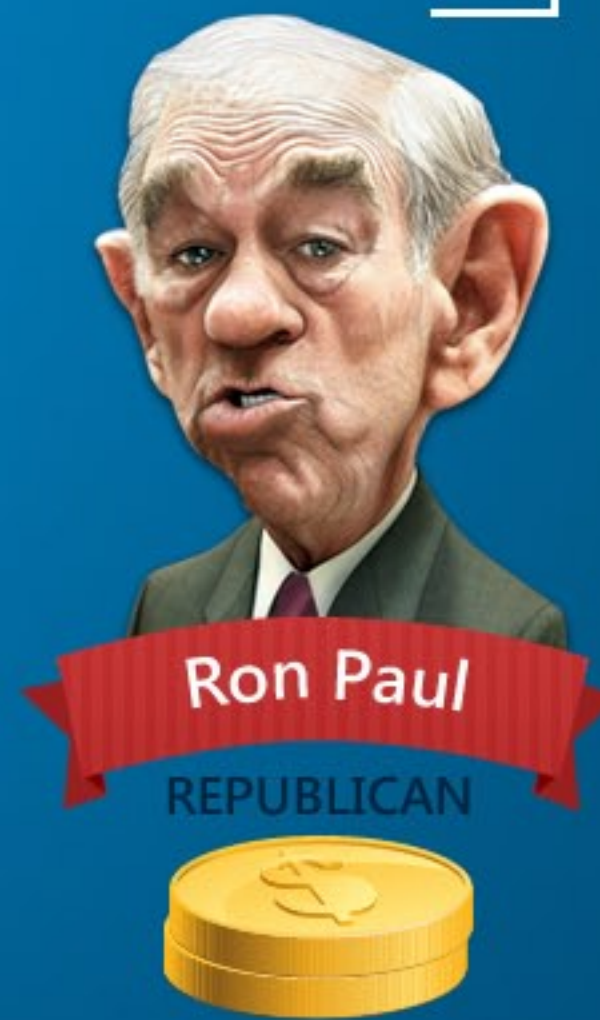

President
2009 - present

Former **senator**
of Pennsylvania,
1995 - 2000